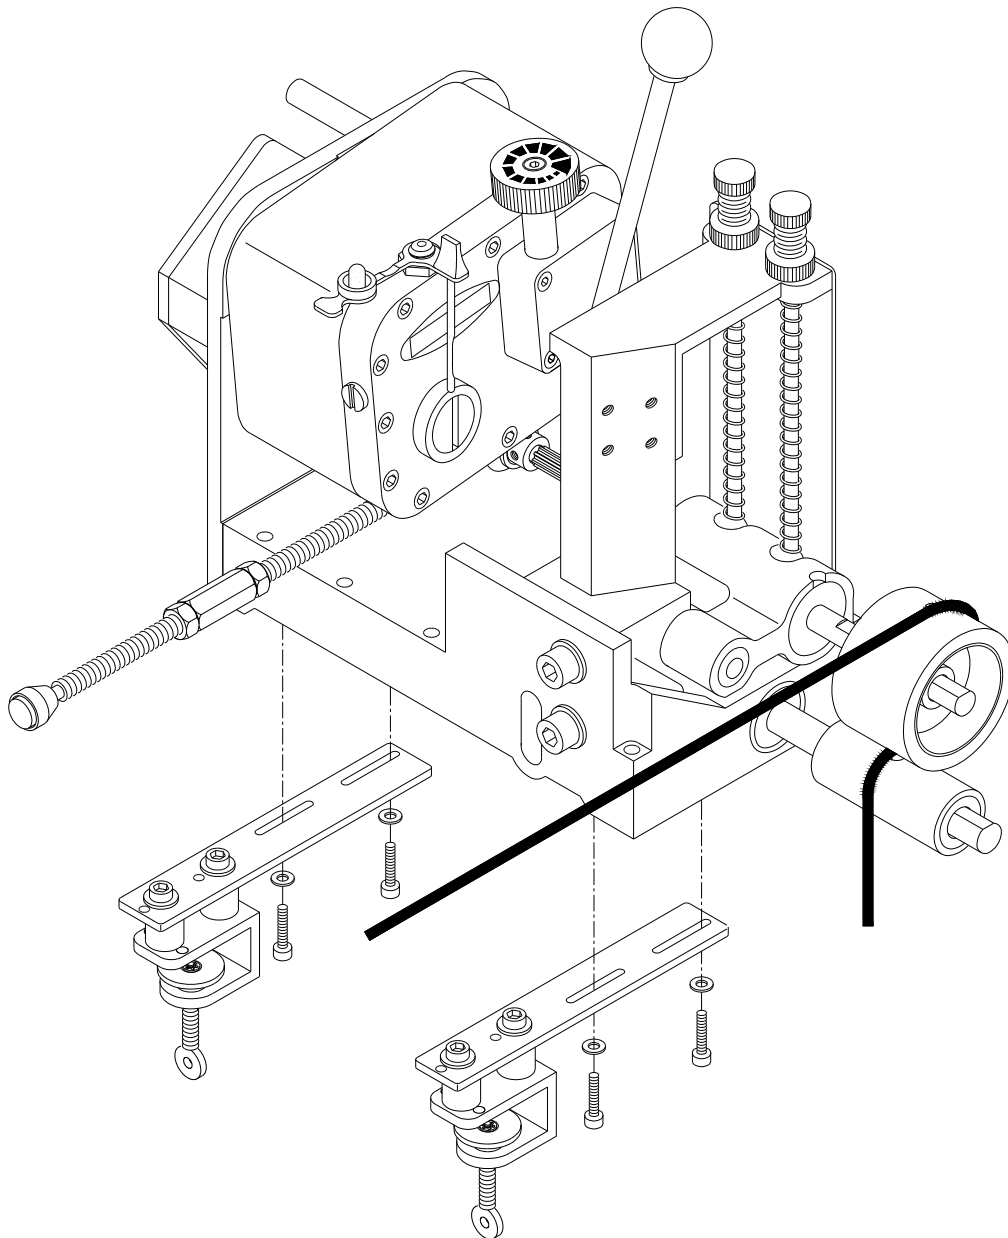

PK-SP / PY-SP

前拉式安裝手冊

THE INSTALLATION GUIDE BOOK FOR FRONT PULLER